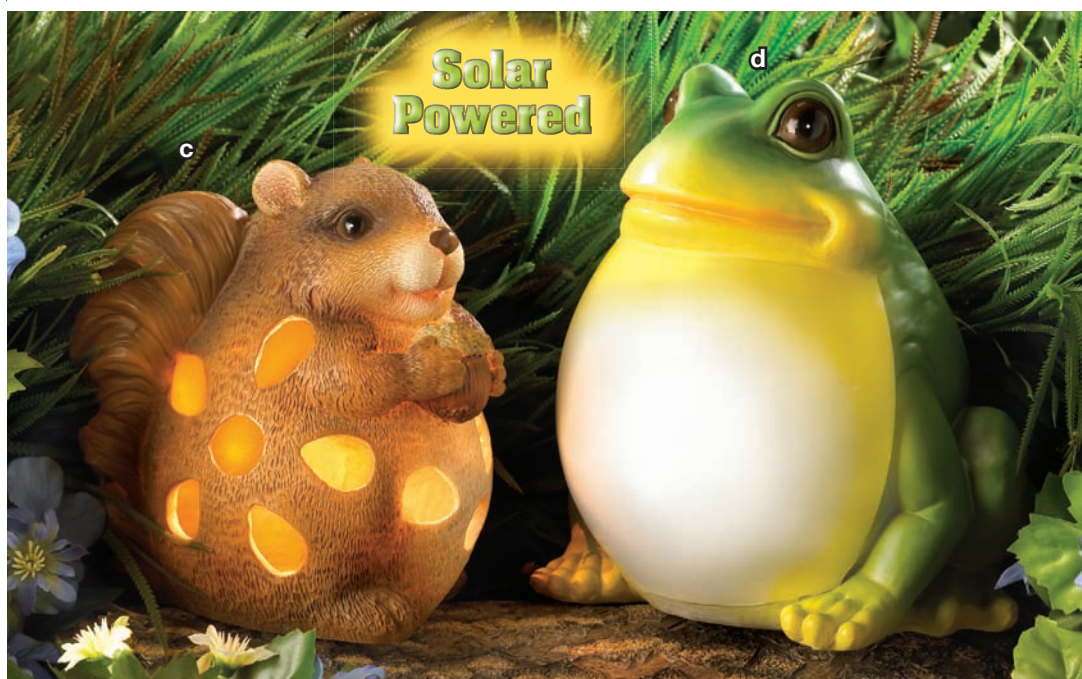

Solar Powered

c • chubby chipmunk garden solar light

Chubby chipmunk chuckles with glee as he holds his treasured acorn for all to see! Adorable solar powered light adds a bit of woodland whimsy to your favorite outdoor space. Polyresin and solar LED light. One AA 600MAH NI-CD battery included. 4¾" x 4" x 5" high. **14640 $14.95**

d • bullfrog garden solar light

With his friendly grin and a belly that glows, this lovable bullfrog spreads happiness wherever he goes! Charming solar powered light is a decorative delight day and night. Polyresin and solar LED light. One AA 600MAH NI-CD battery included. 6" x 5½" x 6½" high. **14641 $14.95**