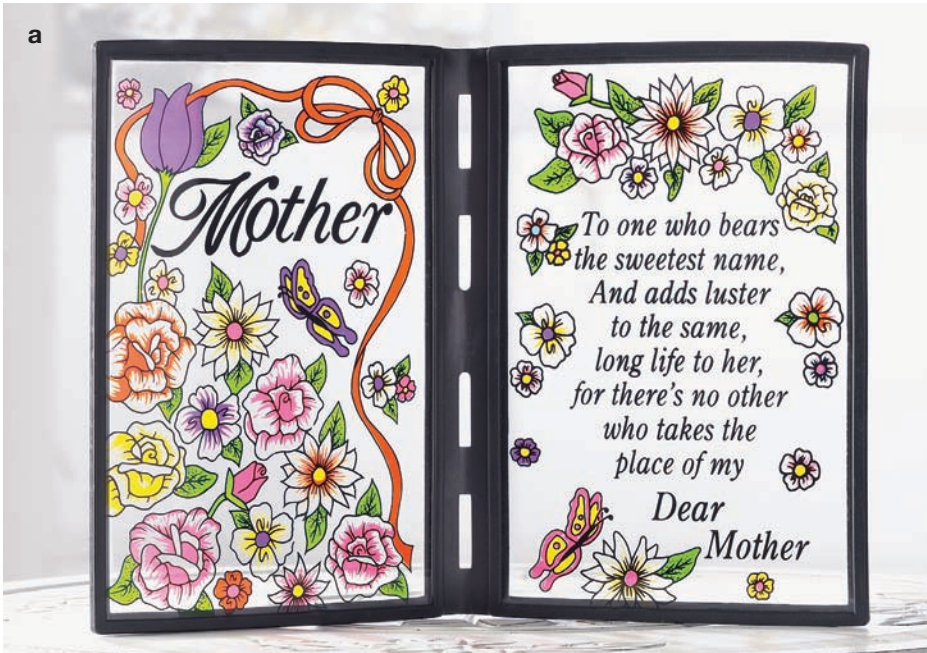

Big Values for Her!

a • poetic plaque to mom The charming poem on this simulated stained-glass plaque is sure to bring a mist to Mom's eye. Plastic. 5" x 7" high. 22506 $3.95

b • led glass mom's tribute Delicate glass threads circle the word "Mom" with a graceful heart, while a color-change LED light creates a magical rainbow show. Glass. Three AAA batteries not included. 3" x 3" x 4½" high. 12988 $9.95

c • "i love you mom" lighted cube An LED base lights up this clear acrylic cube to set the words "I Love You Mom" aglow at its center. Three AAA batteries not included. 2½" square x 4" high. 36371 $9.95

d • #1 mom jar candle Mother's Day, birthday, or just any day at all... this rose-scented 7.3 oz. candle is a charming way to warm Mom's heart! Long-burning soy candle provides hours of delightful fragrance. Soy blend wax with glass lidded jar. 2¾" diameter x 3½" high. 12836 $10.95

e • i love you mom necklace Go ahead, make Mom's day! This tiny treasure of a necklace is a daily reminder of your undying love that she can wear forever. Delicately beautiful silver chain, heart and tag elegantly complement her classic style. Pewter and other metal. 18" long. 14757 $9.95