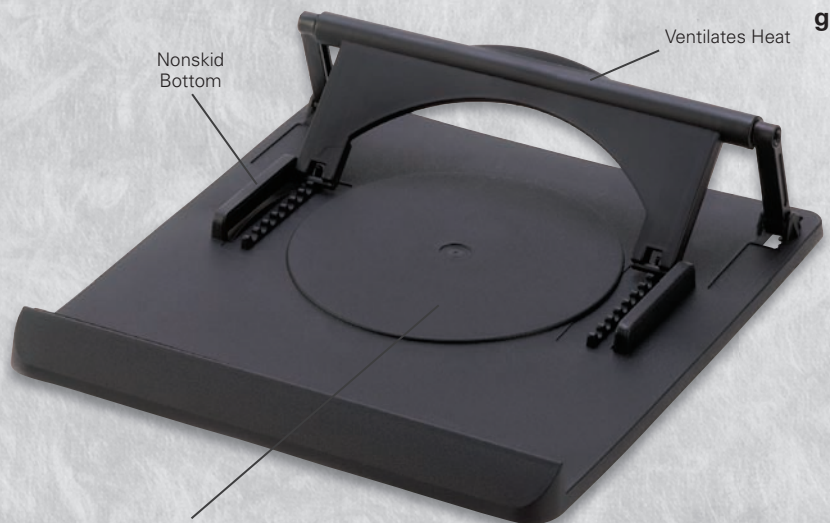

**f • sturdy laptop sleeve** Protect your precious portable computer with this sturdy carry sleeve! Ideal for everyday use, this attractive case holds up to a 15" laptop; zippered outer pocket keeps accessories right at hand. Rubber and polyester. Spot clean only. 16½" x ¾" x 12¼" high. **14801 \$19.95**

**LAPTOP STAND**  
**\$5.95**

Adjusts Laptop to 7 Angle Points!

**g • universal laptop stand** At last—a portable laptop desk that adjusts to your ergonomic level!! 360 degree rotating base and seven different angle adjustments let you customize your workstation to fit your style. Elevated base allows air flow to keep your laptop cool; nonskid bottom holds your computer securely. Plastic. Laptop computer not included. 10" x 10⅞" x 1" thick. **14608 \$5.95**