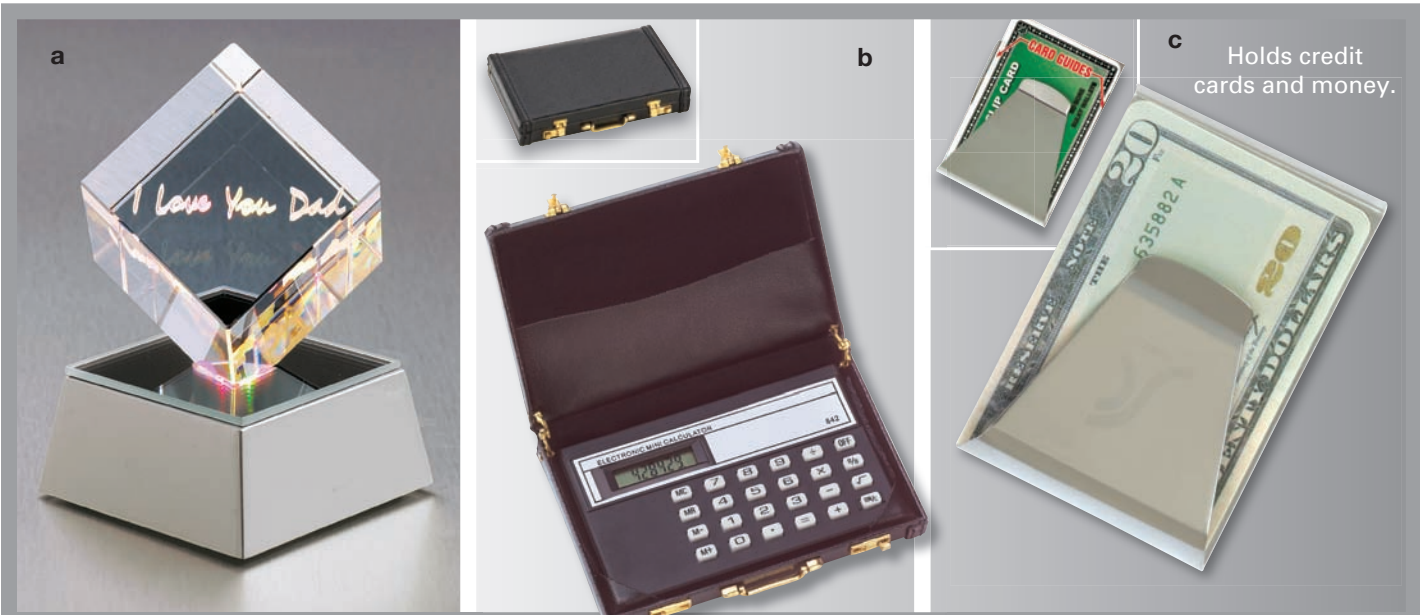

Big Values for Him!

a • “i love you dad” lighted cube Remind Dad how much you care with this clear acrylic cube that says “I Love You Dad” in glowing multi-color when the LED lighted base is turned on. Three AAA batteries not included. 2½” square x 4” high. **36370 $9.95**

b • mini-briefcase calculator Ingeniously detailed mini-briefcase holds a calculator and business cards. Vinyl case. 4½” x 2¾” x ¾” high. **39802 $9.95**

c • double-sided money clip Slim and stylish with its chrome stainless finish, this double sided money clip holds 6 cards and up to 30 bills, making that bulky wallet obsolete! Stainless steel. 3” x 2½” x ½” thick. **14609 $3.95**

d • laptop cooling pad Protect your precious laptop from performance loss and costly damage! Special cooling pad with powerful fan helps guard delicate systems against overheating, in a stylish, sleek, portable shape that’s perfect for travel. Plastic. 11¼” x 11¼” x 1¾” high. **14470 $14.95**