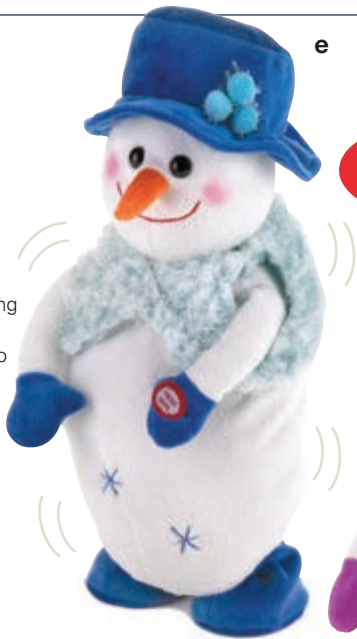

c

**c • buddy bear plush** With a sweet face and soft fur, this little bear is hard to resist! He has ivory fur and a chocolate brown gingham bow around his neck. Polyester plush fabric and ribbon. **⚠ WARNING: CHOKING HAZARD- Small parts. Not for children under 3 years. 11" x 8½" x 18½" high. 10016042 \$19.95**

d

**d • fuzzy beige bear plush** How can you resist that smiling face and soft fur? This adorable, cuddly beige teddy bear is outfitted with a big bow and is sure to warm your heart! Polyester plush fabric and ribbon. **⚠ WARNING: CHOKING HAZARD - Small parts. Not for children under 3 years. 11" x 8½" x 18½" high. 10016043 \$19.95**

**snow buddies dancing plush**

Get holly and jolly with these dancing snowman plush! Press the button on the mitten and they will treat you to a song and dance that will bring holiday cheer to you. Polyester plush fabric and plastic. Three AA batteries not included. **⚠ WARNING: CHOKING HAZARD - Small parts. Not for children under 3 years.** Each is 6" x 5½" x 14" high.

- e • snowboy**  
10016033 \$29.95
- f • snowgirl**  
10016032 \$29.95

*We sing & dance!*

**g**

**g • noel the christmas bear** Make your holiday season a little warmer, a little fuzzier, and a whole lot cuddlier with Noel, the sweetest teddy bear this side of the North Pole. His red fleece hooded sweatshirt is embroidered with "Merry Christmas" and even has tiny braided drawstrings. Polyester. **⚠ WARNING: CHOKING HAZARD - Small parts. Not for children under 3 years.** 11" x 8" x 9" high sitting. **10015652 \$12.95**