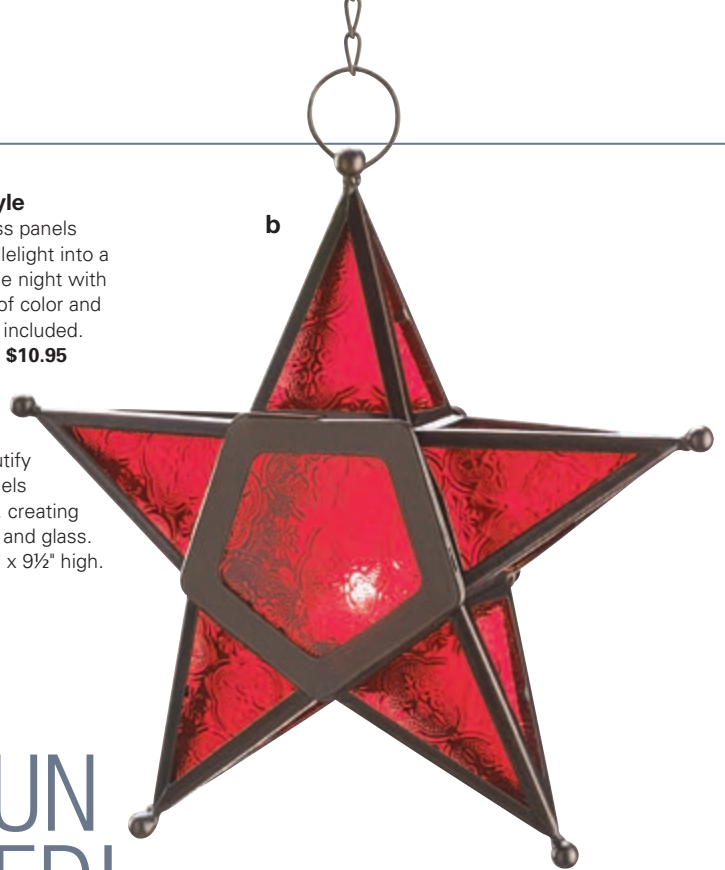

b

b • red glass star lantern Star light, star bright; this lantern is an artistic way to beautify candlelight! Patterned glass panels glow richly when lit from within, creating a captivating crimson glow. Iron and glass. Candle not included. 10¼" x 3½" x 9½" high. **12288 $12.95**

HAVE FUN WITH RED!